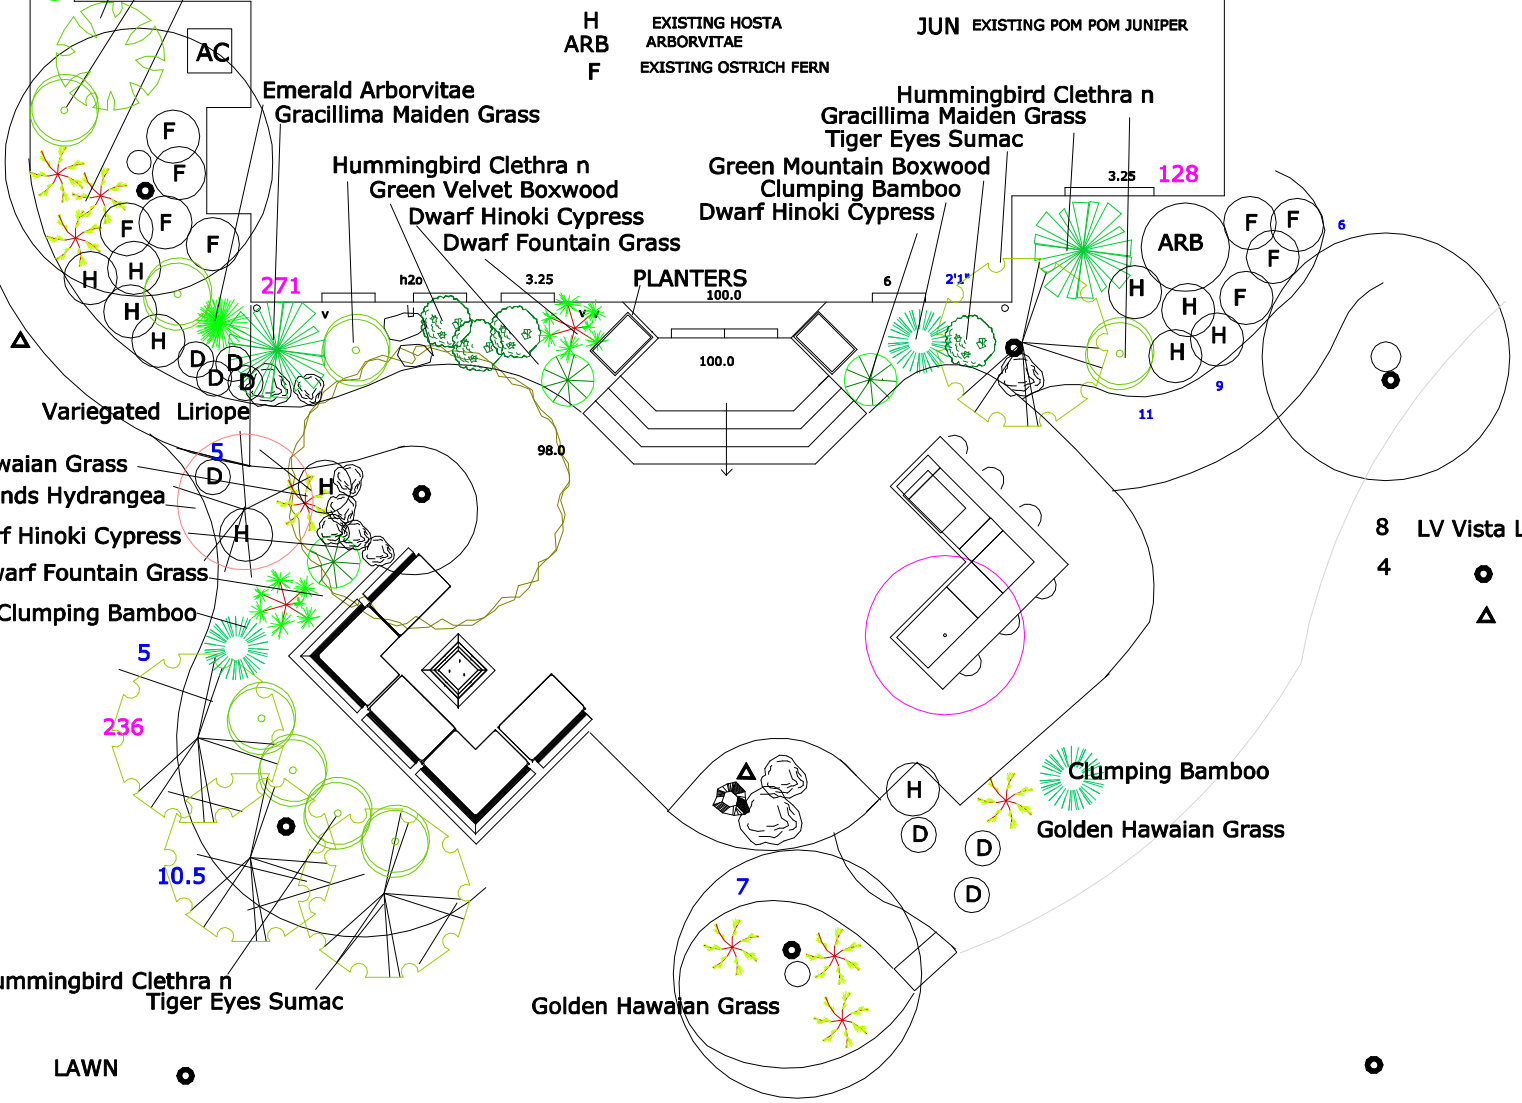

- Green Mountain Boxwood
- Variegated Liriope
- 37
- Dwarf Hinoki Cypress

- Oakleaf hydrangea
- Hummingbird Clethra n
- Golden Hawaiian Grass

Scale 1.0 in. = 8.0 ft.

- H EXISTING HOSTA
- ARB ARBORVITAE
- F EXISTING OSTRICH FERN
- JUN EXISTING POM POM JUNIPER

- 8 LV Vista Lighting
- 4 ● up spots
- ▲ path

LAWN ●